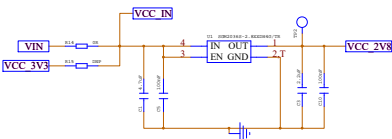

Meshnology

W11 ESP32S3 Exp v0.1			
Design:	Check:	Version:	Sheet: 1
2025/11/24 18:00:16			

Meshnology

W11 ESP32S3 Exp v0.1			
Design:	Check:	Version:	Sheet: 1
2025/11/24 18:00:16			