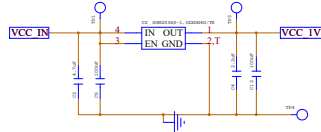

Meshnology

W11 ESP32S3 Exp v0.1			
Design:	Check:	Version:	Sheet: 1
2025/11/24 18:00:16			

Meshnology

W11 ESP32S3 Exp v0.1			
Design:	Check:	Version:	Sheet: 1
2025/11/24 18:00:16			