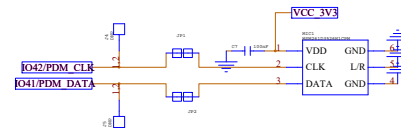

Meshnology

W11 ESP32S3 Exp v0.1			
Design:	Check:	Version:	Sheet: 1
2025/11/24 18:00:16