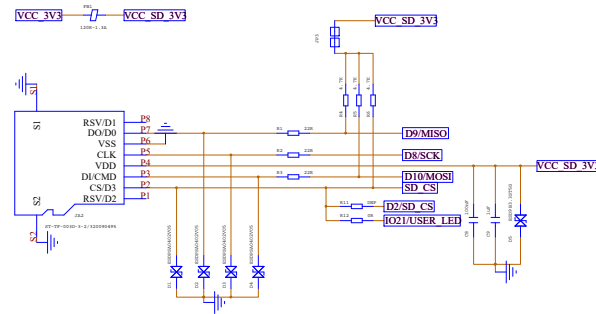

Meshnology

W11 ESP32S3 Exp v0.1			
Design:	Check:	Version:	Sheet: 1
2025/11/24 18:00:16			

Meshnology

W11 ESP32S3 Exp v0.1			
Design:	Check:	Version:	Sheet: 1
2025/11/24 18:00:16			