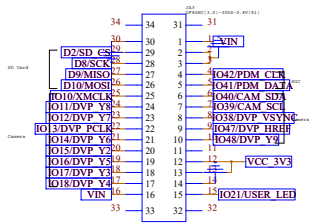

REV	DATE	BY
0.1	2025/11/23	Linus_Liao
First release		

Meshnology

W11 ESP32S3 Exp v0.1			
Design:	Check:	Version:	Sheet: 1
2025/11/24 18:00:16			

Meshnology

W11 ESP32S3 Exp v0.1			
Design:	Check:	Version:	Sheet: 1
2025/11/24 18:00:16			