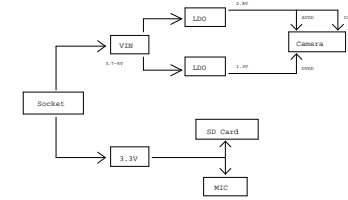

REV	DATE	BY
0.1	2025/11/23	Linus_Liao
First release		

Meshnology

W11 ESP32S3 Exp v0.1			
Design:	Check:	Version:	Sheet: 1
2025/11/24 18:00:16			

Meshnology

W11 ESP32S3 Exp v0.1			
Design:	Check:	Version:	Sheet: 1
2025/11/24 18:00:16			