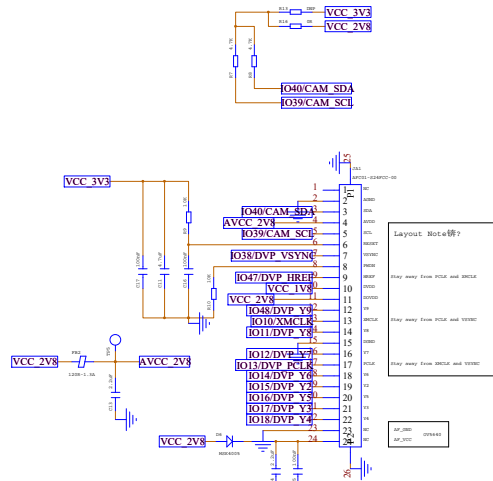

REV	DATE	BY
0.1	2025/11/23	Linus_Liao
First release		

Meshnology

W11 ESP32S3 Exp v0.1			
Design:	Check:	Version:	Sheet: 1
2025/11/24 18:00:16			

Meshnology

W11 ESP32S3 Exp v0.1			
Design:	Check:	Version:	Sheet: 1
2025/11/24 18:00:16			

Meshnology

W11 ESP32S3 Exp v0.1			
Design:	Check:	Version:	Sheet: 1
2025/11/24 18:00:16			

Meshnology

W11 ESP32S3 Exp v0.1			
Design:	Check:	Version:	Sheet: 1
2025/11/24 18:00:16			